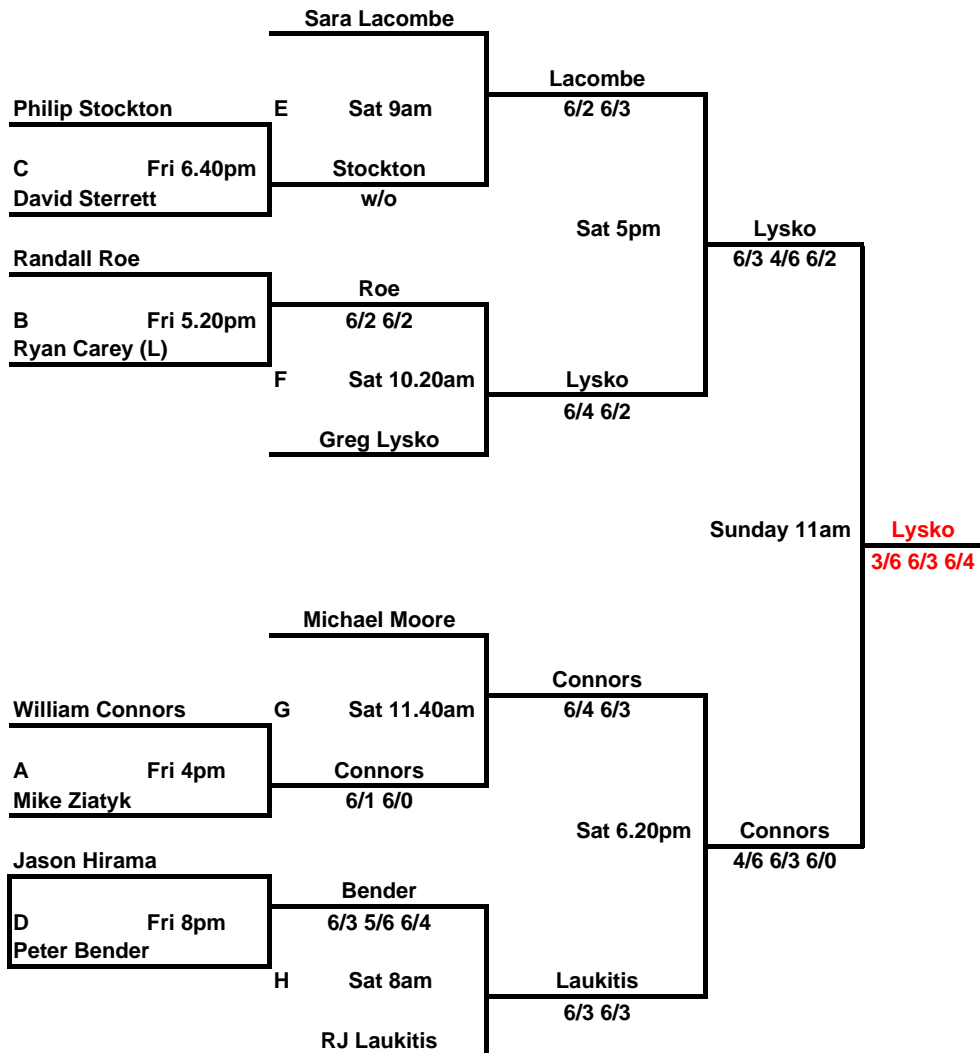

# 2010 BURKE CUP

## Plate tournament

Sat 1pm	P1	Loser A V Loser B	Ziatyk d. Carey 10/6
Sat 2pm	P2	Loser C V Loser D	Hirama d. Grassi 10/6
Sat 3pm	P3	Loser E V Loser F	Stockton d. Roe 10/7
Sat 4pm	P4	Loser G V Loser H	Bender d. Moore 10/7

Sunday 9am 1st Plate Semi	Winner P1 v Winner P2	Hirama d. Ziatyk 10-6
Sunday 10am 2nd Plate semi	Winner P3 V Winner P4	Stockton d. Bender
Sunday 11am FINAL MAIN EVENT		
Sunday 12.20 FINAL PLATE		Hirama d. Stockton 10-4

All matches in the main draw are level best of 3, 6 game sets (with deuce)

All matches in the plate tournament are level 1, 10 game set (no deuce)

USCTA rules apply

Predominantly white clothing to be worn on court